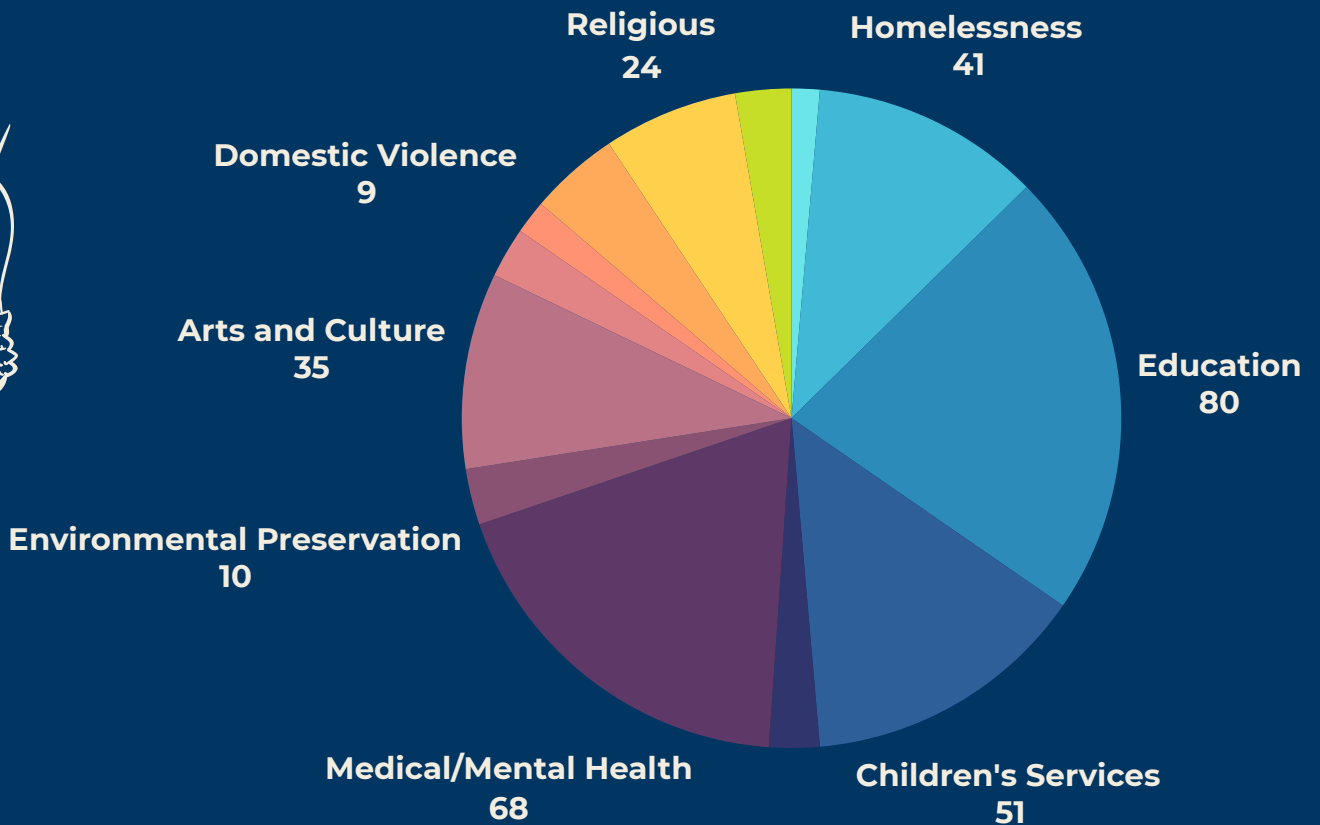

## IMPACT SNAPSHOT

365

Nonprofit orgs  
impacted each  
year by FLN

100%

of FLN's coaches  
graduated from  
one or more of  
FLN's programs

30

Years of experience  
supporting  
nonprofits in  
Orange County

With so many important **causes**,  
**how** can you choose just **one**?

**MULTIPLYING YOUR IMPACT**  
across **13** service areas

“ We can't join every board we'd like to, and we can't give money to every great cause. But by supporting Fieldstone, I'm able to serve hundreds of nonprofits at once, helping their missions, their leaders, and their communities.